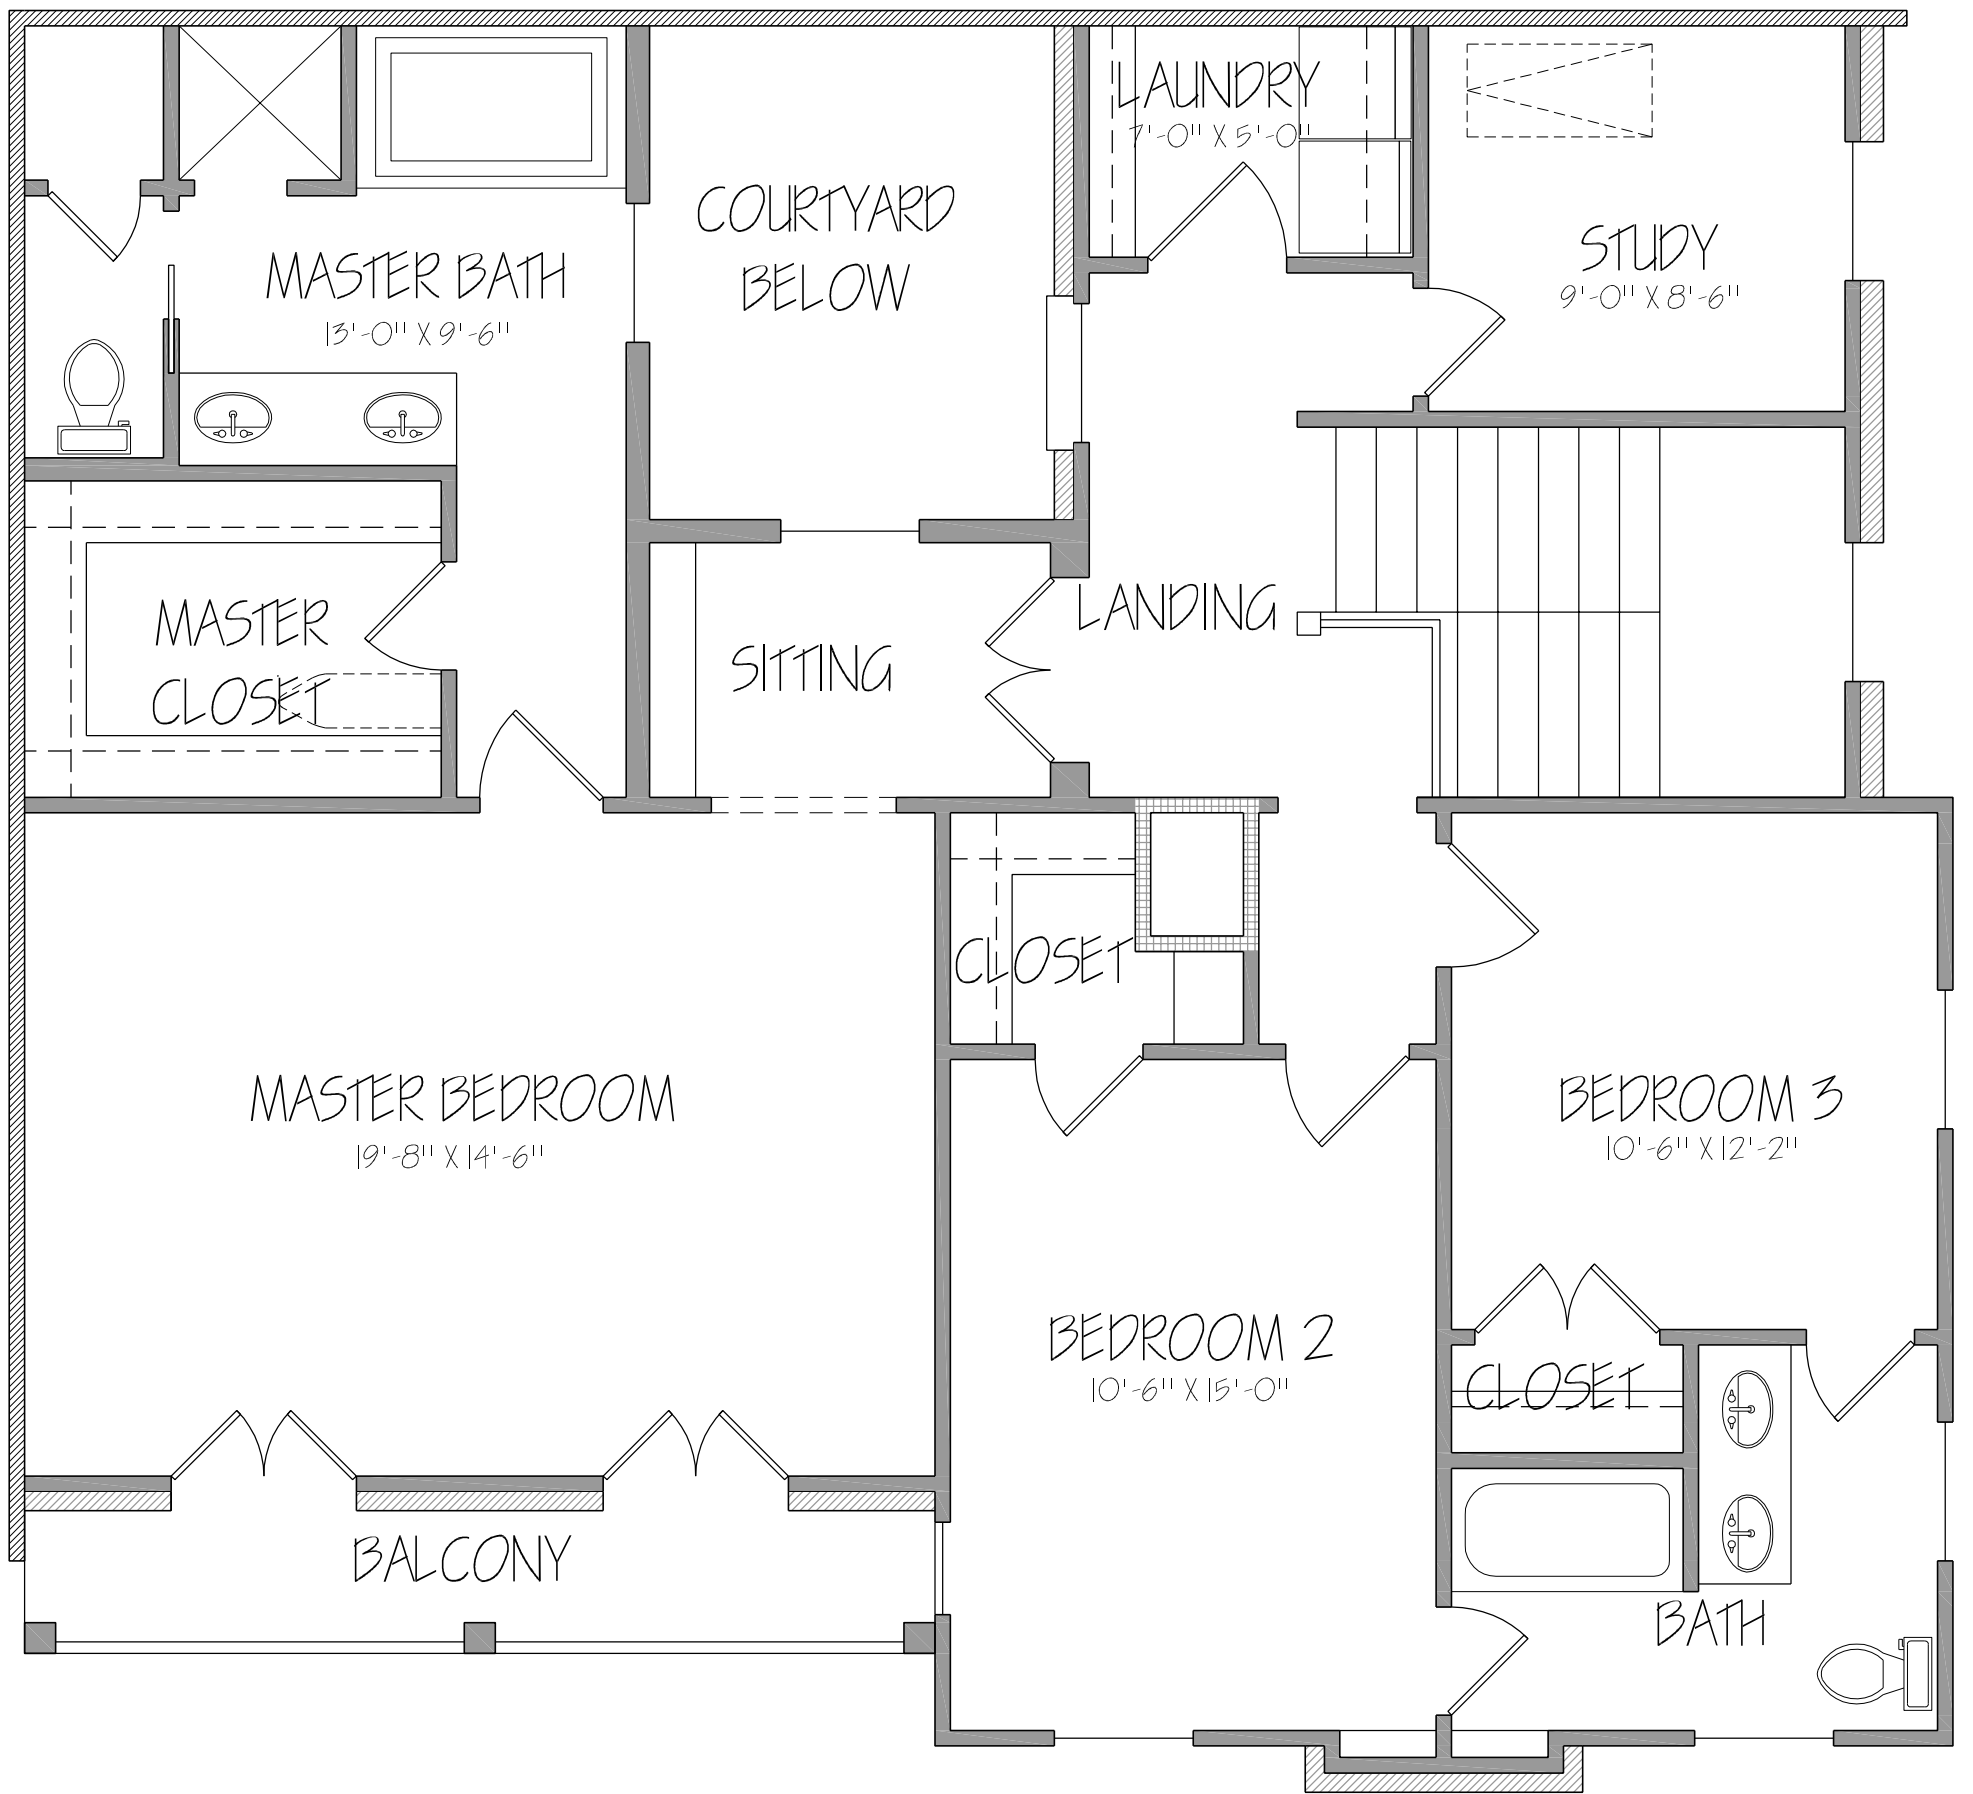

ESPLANADE TOWNHOME - FIRST FLOOR

THREE BEDROOMS, TWO AND HALF BATHS
 2896 SQUARE FEET

ESPLANADE TOWNHOME - SECOND FLOOR

THREE BEDROOMS, TWO AND HALF BATHS
 2896 SQUARE FEET