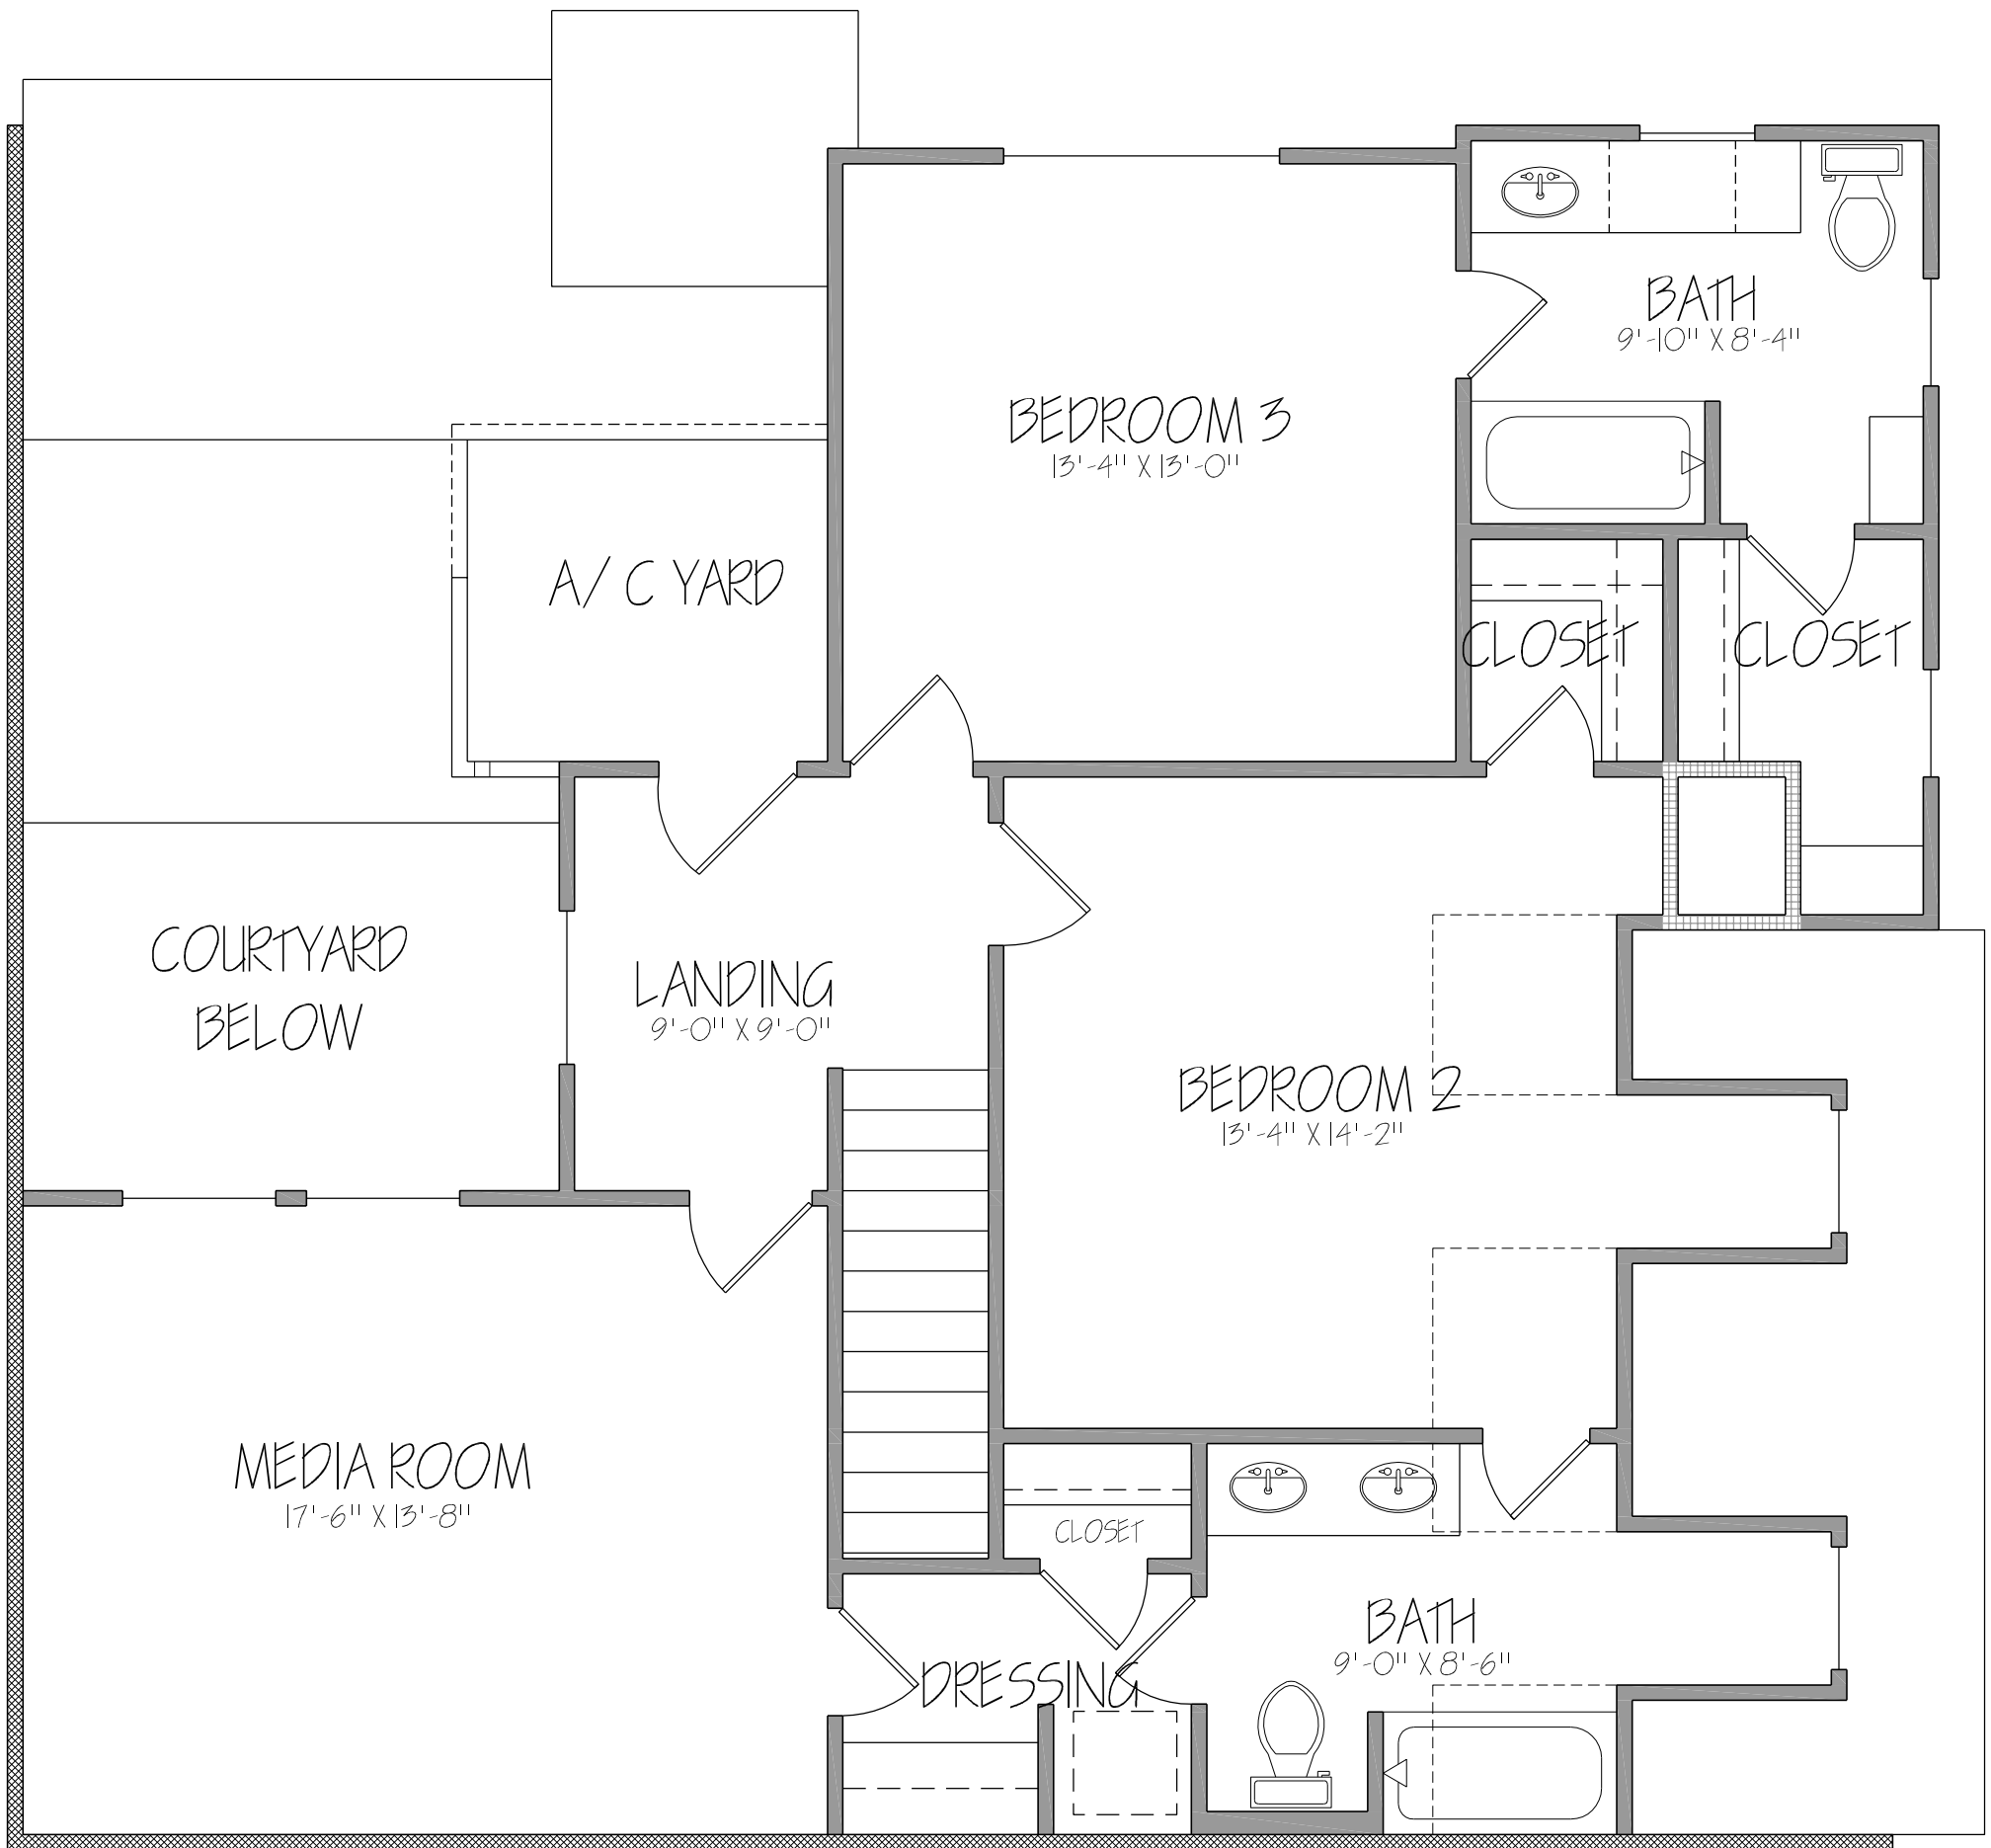

DECATUR TOWNHOME - FIRST FLOOR

THREE BEDROOMS, THREE AND HALF BATHS, MEDIA ROOM
 2630 SQUARE FEET

DECATUR TOWNHOME - SECOND FLOOR

THREE BEDROOMS, THREE AND HALF BATHS, MEDIA ROOM
2630 SQUARE FEET