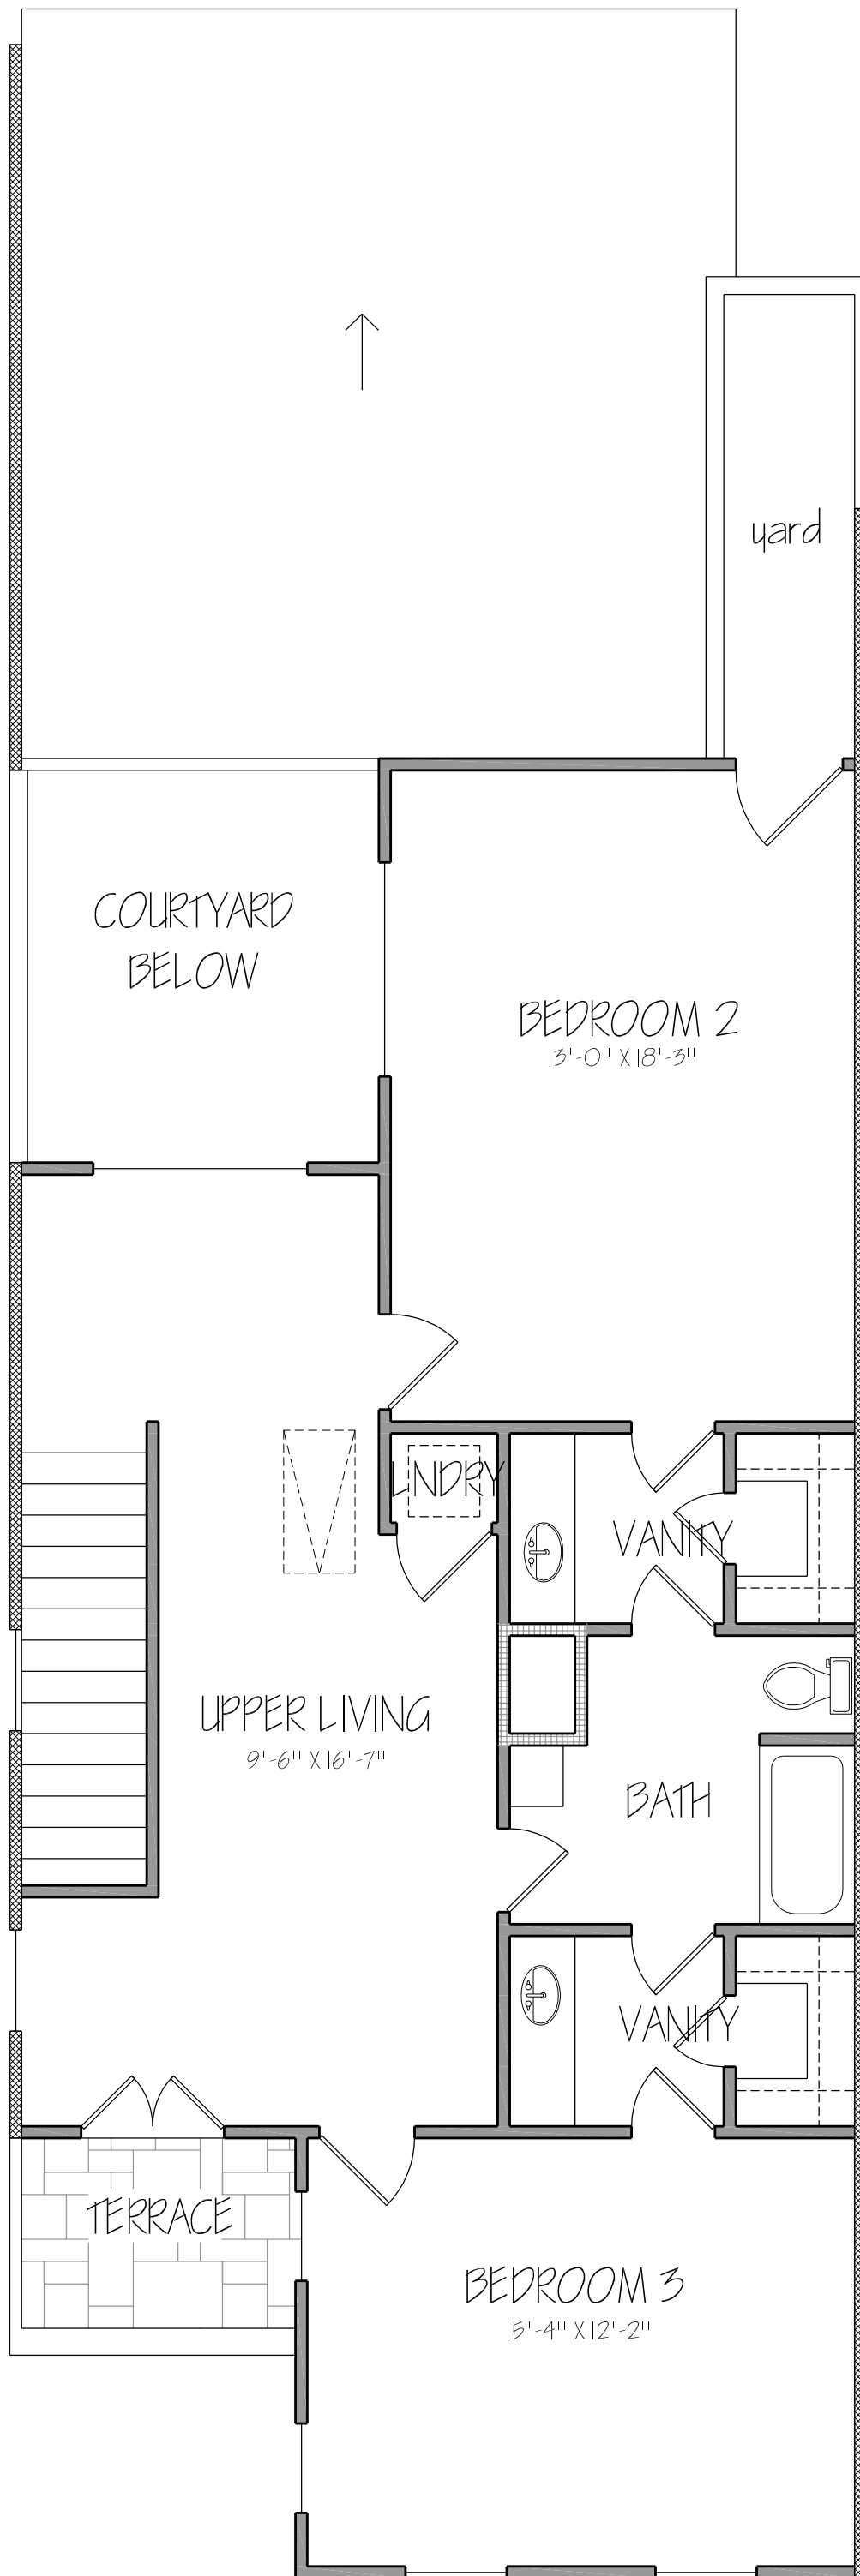

GARAGE
19'-4" x 19'-8"

COURTYARD
10'-4" x 11'-0"

KITCHEN
13'-0" x 11'-0"

LIVING
12'-10" x 13'-4"

DINING
10'-6" x 13'-4"

FOYER

POWDER

LDRY.

MASTER
CLOS.

MASTER
BATH
8'-10" x 8'-10"

ENTRY

MASTER
BEDROOM
15'-4" x 12'-0"

CANAL TOWNHOME - FIRST FLOOR
THREE BEDROOMS, TWO AND HALF BATHS
2570 SQUARE FEET

CANAL TOWNHOME - SECOND FLOOR

THREE BEDROOMS, TWO AND HALF BATHS
2570 SQUARE FEET